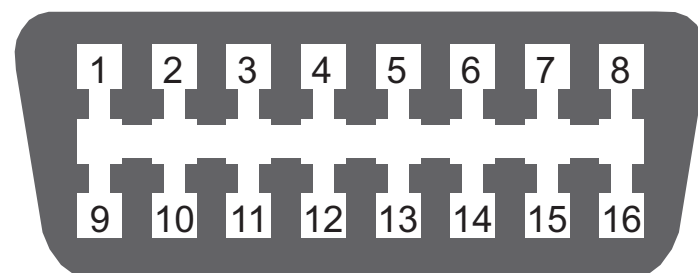

WAECO
by Dometic GROUP

Dometic WAECO International GmbH
Hollefeldstrasse 63
D-48282 Emsdetten
www.dometic-waeco.com